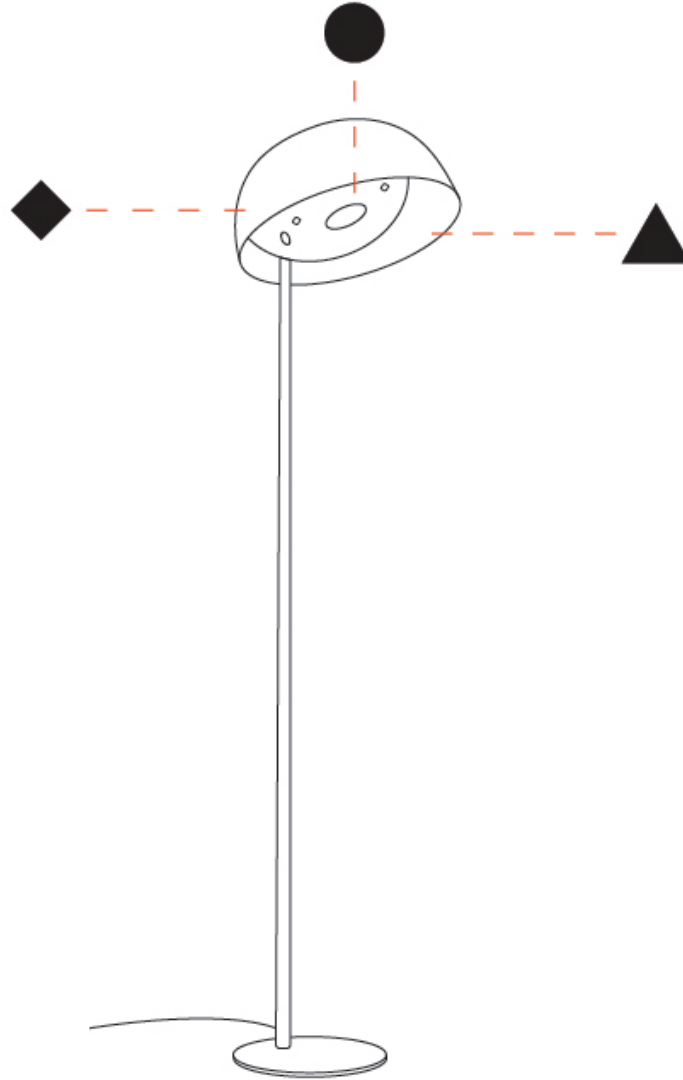

BUCOLA PORTABLE

D134171-

PROJECT	_____
TYPE	_____
SPECIFIER	_____
QUANTITY	_____
DATE	_____

D