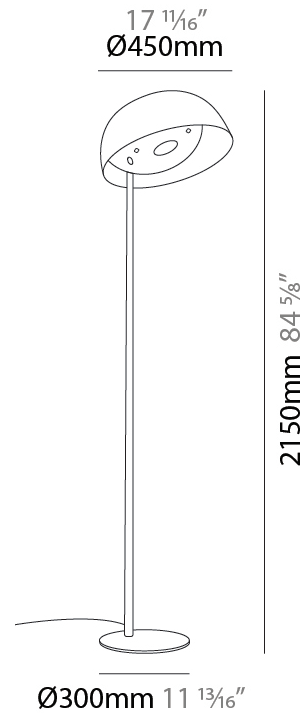

BUCOLA PORTABLE

D134171-

base number   Finish Options   Finish Options   Finish Options

1. To build a product code in our configurator select the specify button on the base model # product page
2. To build a manual product code on this datasheet choose from the options listed below in blue font and add the suffix to the base model #

GENERAL

Series: Bucola
Partner: Knikerboker
Division: Design
Installation: Portable
Product Type: Floor
Mounting Location: Floor
Light Distribution: Direct

PHYSICAL

Shape: Dome
Diameter (mm): 300
Diameter (in): 11 ¹³/₁₆
Height (mm): 1600
Height (in): 63
Fixture Finish: EWH / EBK / MAN / COF / PRD / SLF / GLF / CLF / BRL
Holder Finish: EWH / EBK / MAN / COF / PRD / SLF / GLF / CLF / BRL
Accent Finish: EWH / EBK / MAN / COF / PRD / SLF / GLF / CLF / BRL
Fixture Material: Metal
Cable Details: 2000mm Silicon Cable

ELECTRICAL

Lamp Type: LED
Input Wattage (W): 16
Dimming: Non-Dimming / Phase Dimming 120/277Vac
Driver Included: No
Driver Location: Remote
Driver Type: Constant Current - Universal
Driver Class: Class 2
Input Voltage (V): 120 - 277
Constant Current (mA): 500

LED

Number of LEDs: 1
Color Temperature (°K): 3000
Max. Delivered Lumen (lm): 1800
CRI: >85 CRI
Lamp Life (hrs): 50000

OPTICAL

RATINGS AND CERTIFICATIONS

Certified By: Certified for North American Standards
IP rating: IP20

PROJECT _____
TYPE _____
SPECIFIER _____
QUANTITY _____
DATE _____