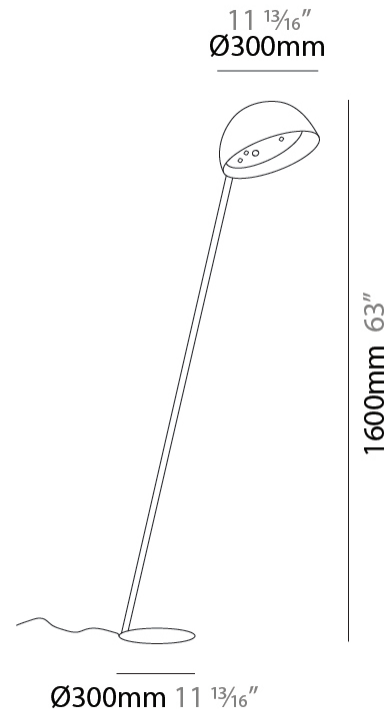

BUCOLA PORTABLE

D134164-

base number   Finish Options   Finish Options   Finish Options

1. To build a product code in our configurator select the specify button on the base model # product page
2. To build a manual product code on this datasheet choose from the options listed below in blue font and add the suffix to the base model #

GENERAL

Series: Bucola
Partner: Knikerboker
Division: Design
Installation: Portable
Product Type: Floor
Mounting Location: Floor
Light Distribution: Direct

PHYSICAL

Shape: Dome
Diameter (mm): 500
Diameter (in): 19 11/16
Height (mm): 2150
Height (in): 84 5/8
Fixture Finish: EWH / EBK / MAN / COF / PRD / SLF / GLF / CLF / BRL
Holder Finish: EWH / EBK / MAN / COF / PRD / SLF / GLF / CLF / BRL
Accent Finish: EWH / EBK / MAN / COF / PRD / SLF / GLF / CLF / BRL
Fixture Material: Metal
Cable Details: 2000mm Silicon Cable

ELECTRICAL

Lamp Type: LED
Input Wattage (W): 48
Dimming: Non-Dimming / Phase Dimming (120vac Only)
Driver Included: No
Driver Location: Remote
Driver Type: Constant Current - Universal
Driver Class: Class 2
Input Voltage (V): 120 - 277
Constant Current (MA): 1050

LED

Number of LEDs: 3
Color Temperature (°K): 3000
Max. Delivered Lumen (lm): 1800
Nominal Lumen (lm): 5400
CRI: >85 CRI
Lamp Life (hrs): 50000

OPTICAL

RATINGS AND CERTIFICATIONS

Certified By: Certified for North American Standards
IP rating: IP20

PROJECT _____
TYPE _____
SPECIFIER _____
QUANTITY _____
DATE _____